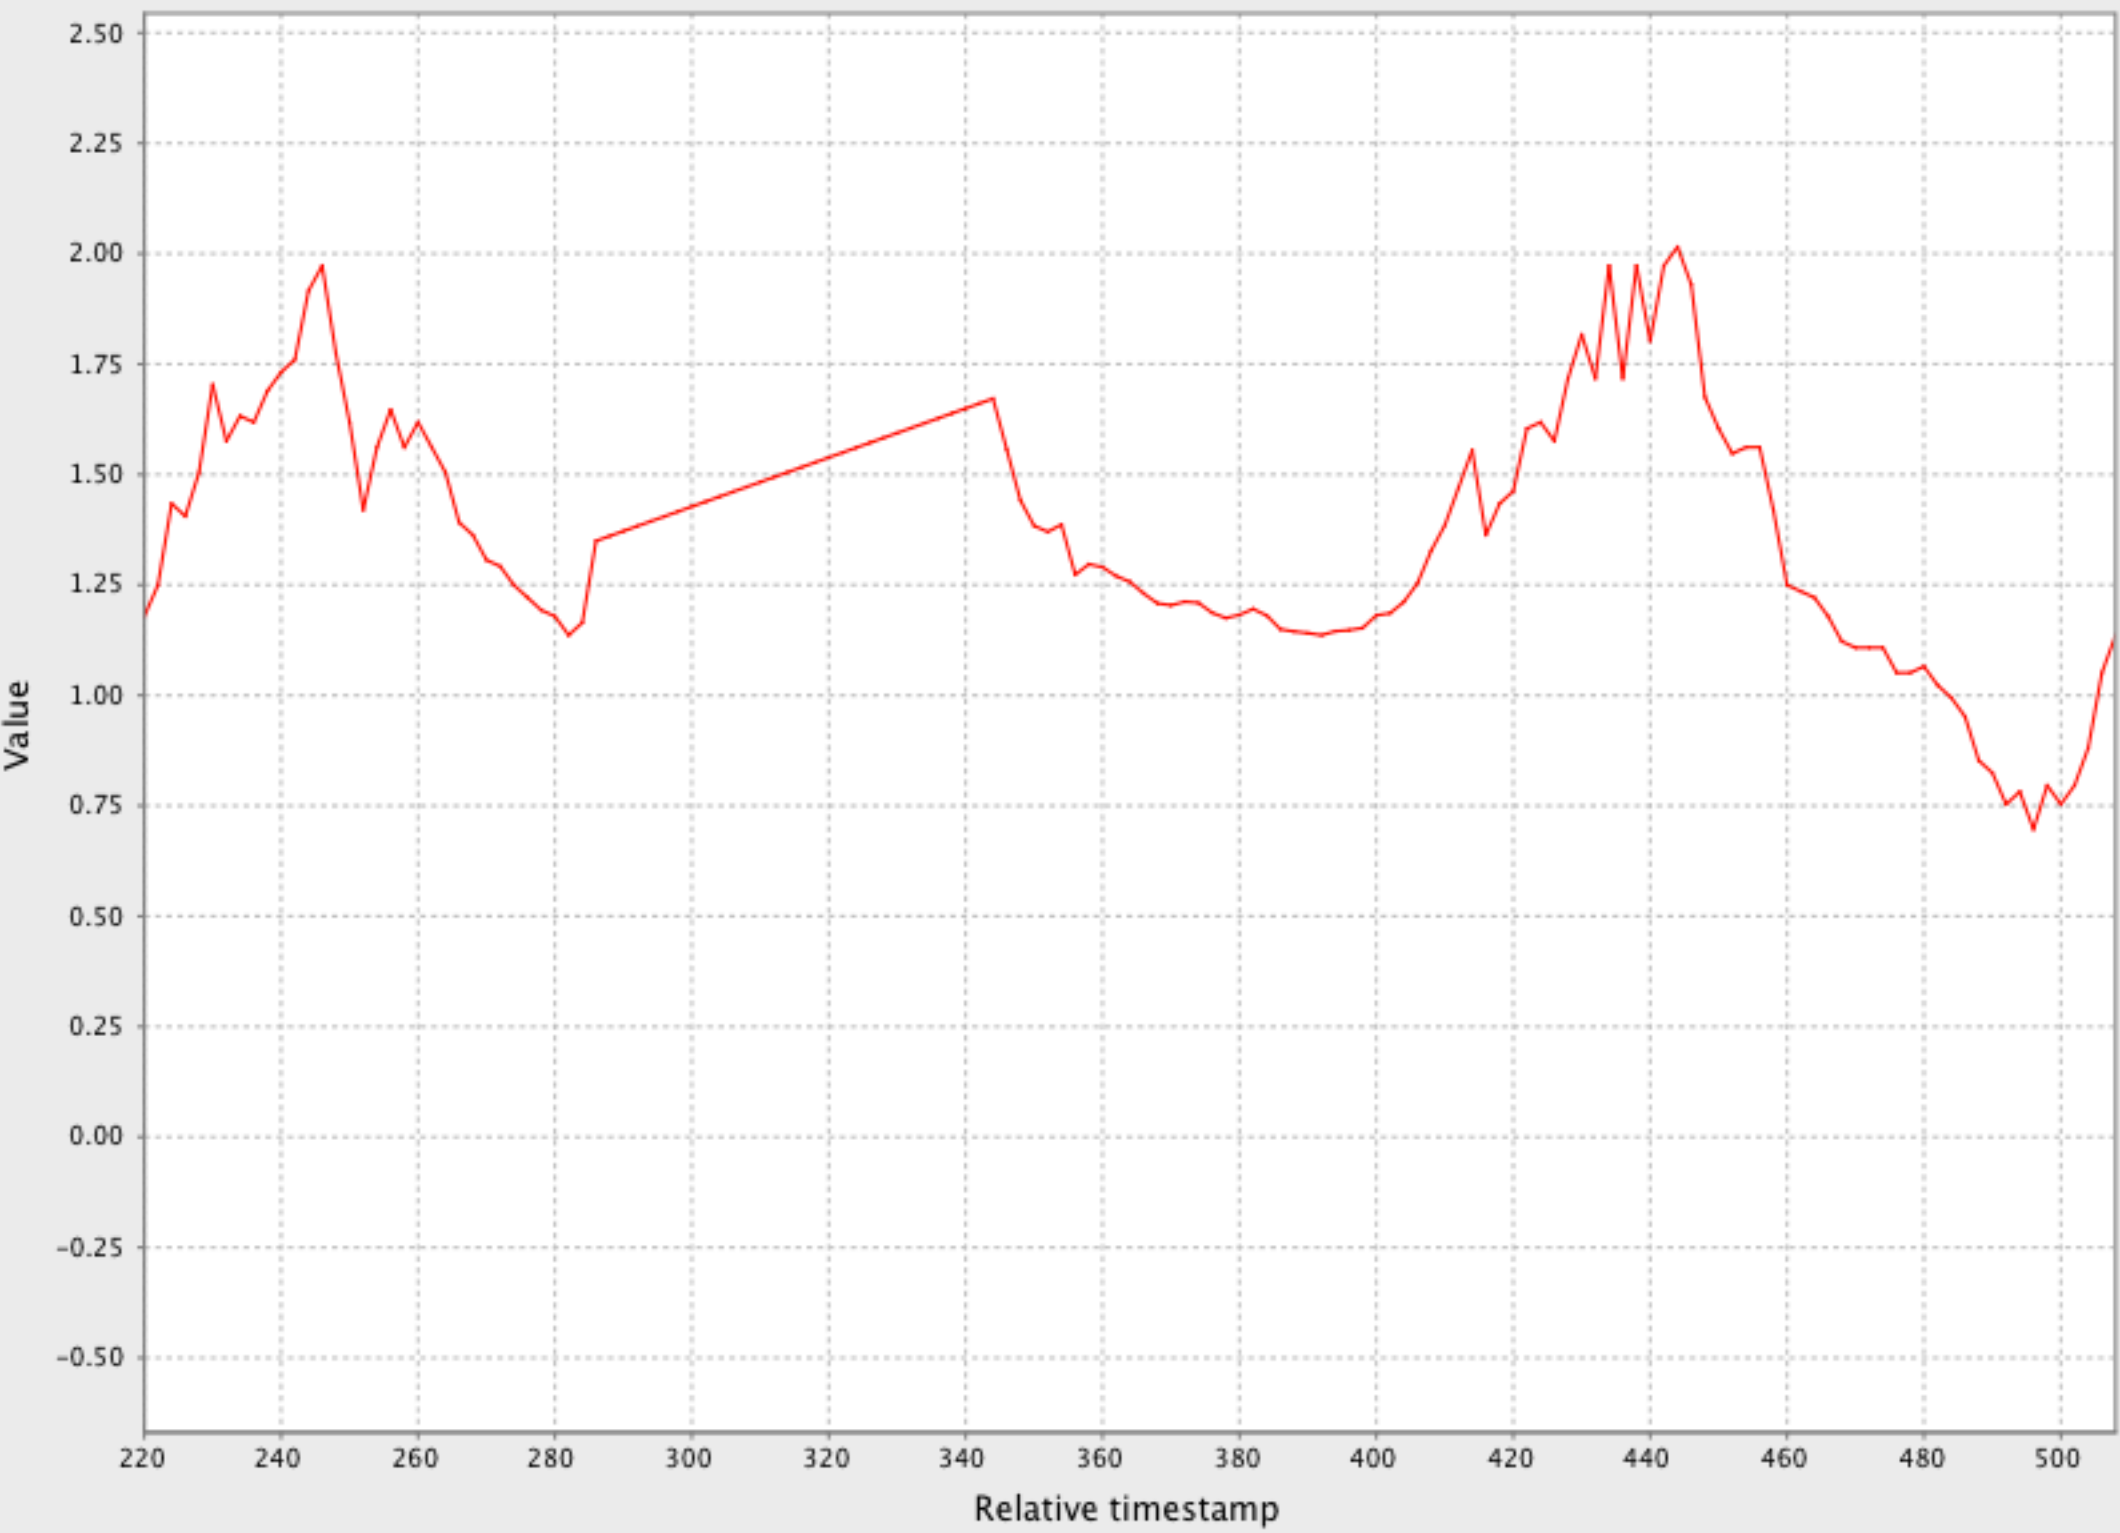

Recovered TS using REBOM

Original Time Series

Missing values blocks