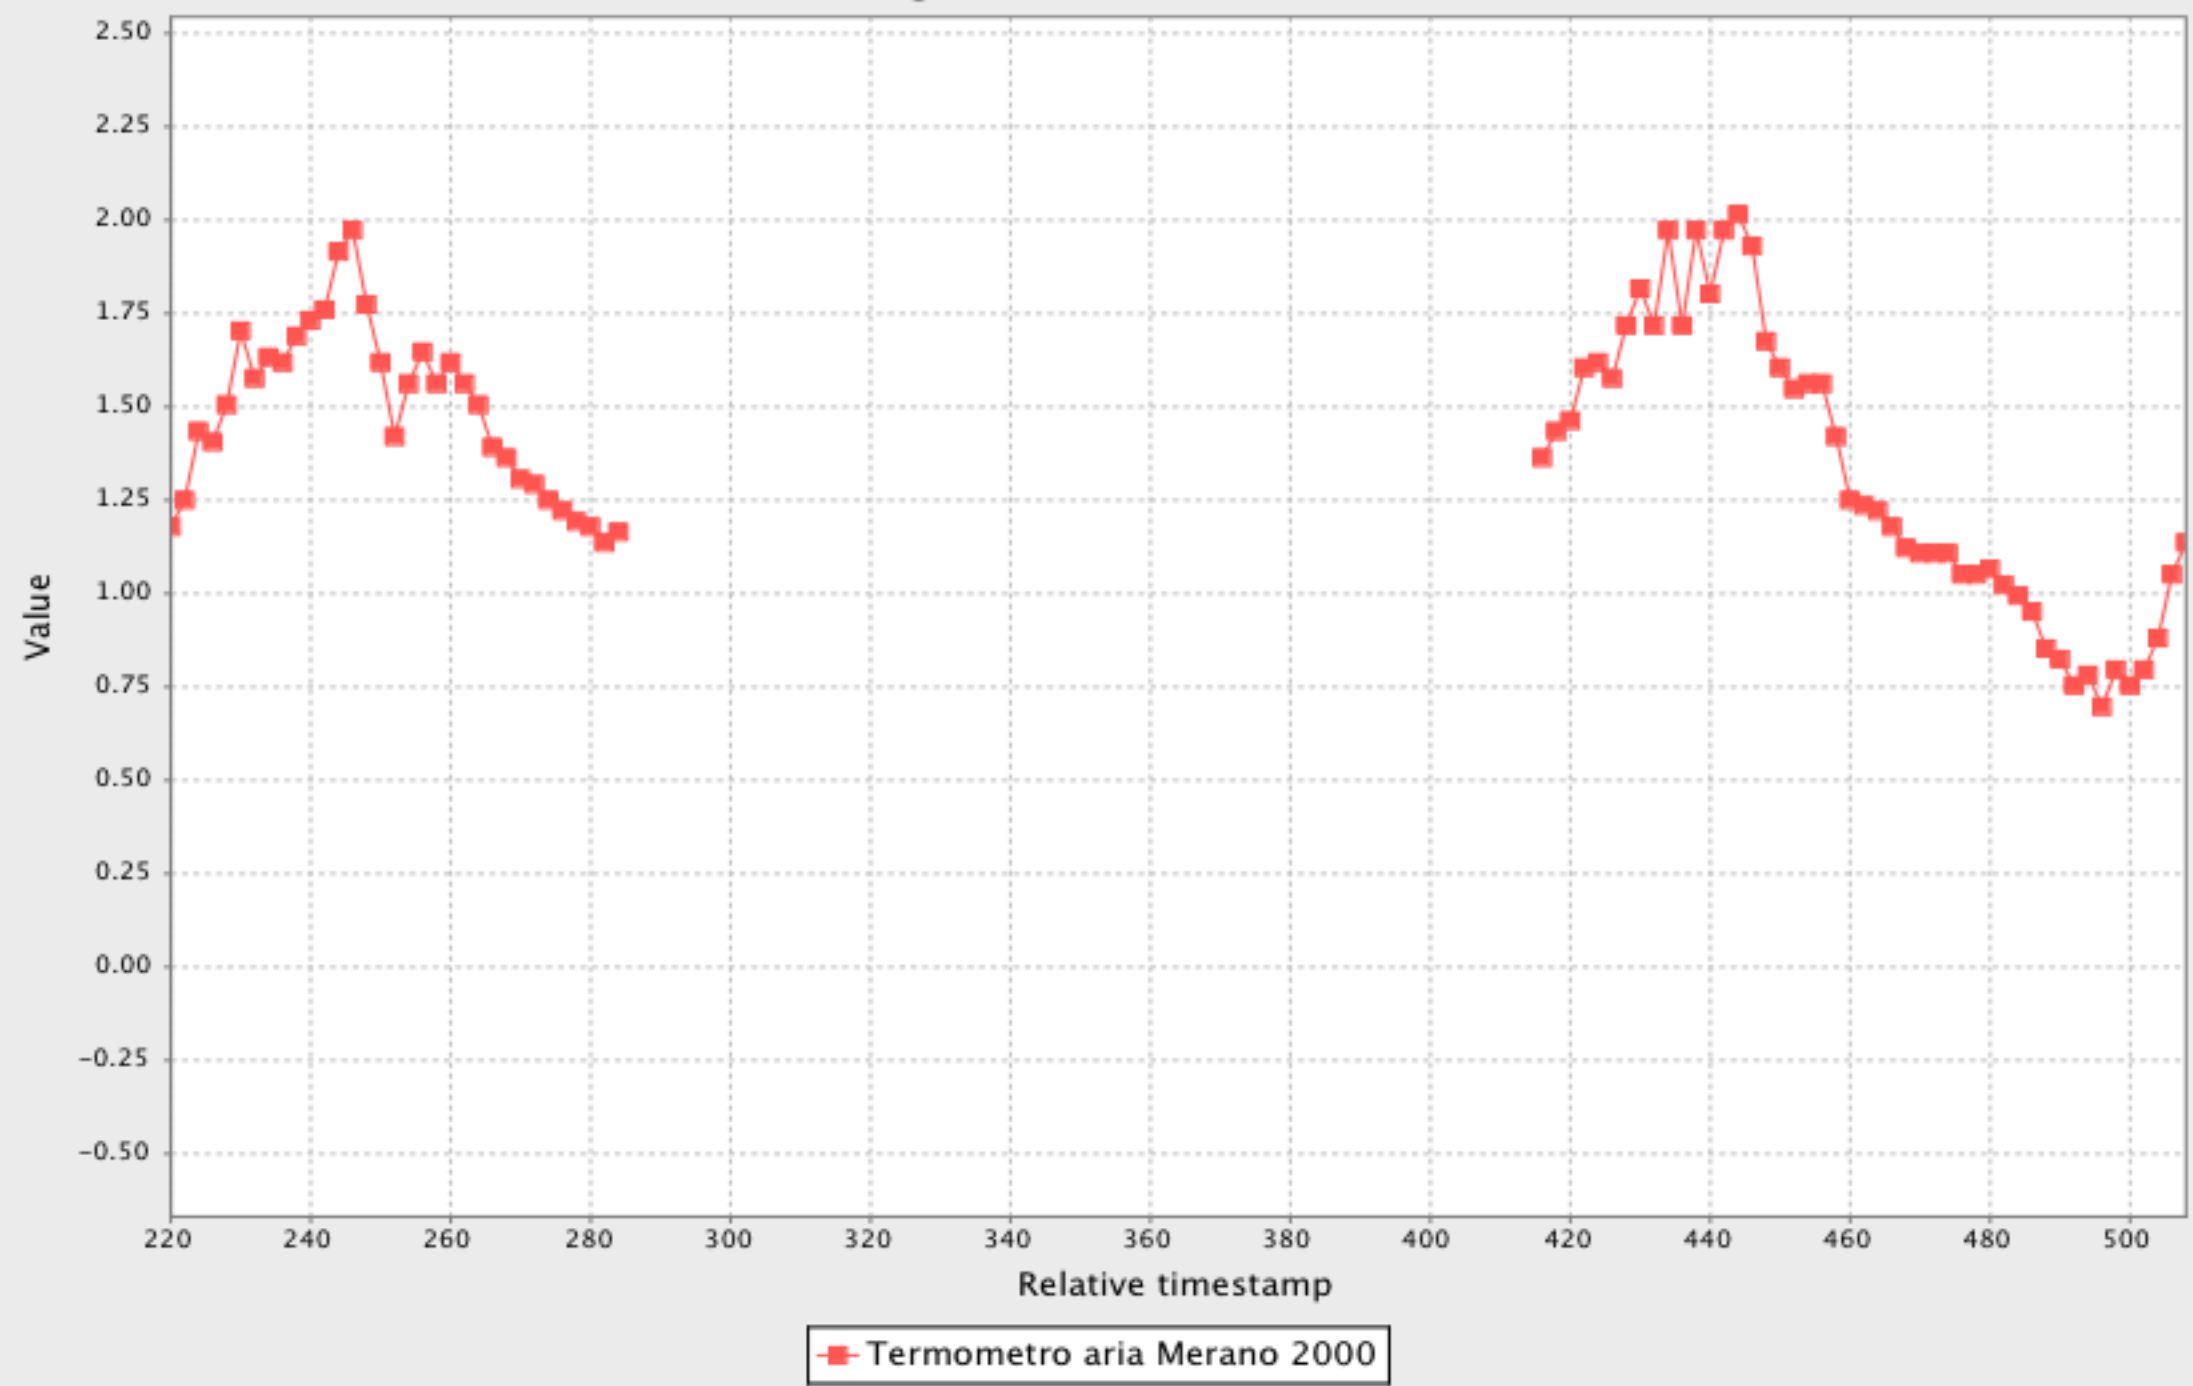

Recovered TS using REBOM

Original Time Series

Missing values blocks